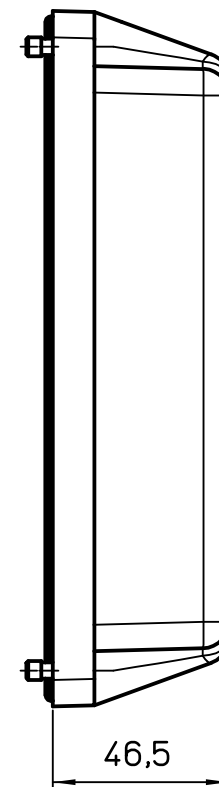

Diritti riservati All rights reserved

REV.	DATE	SIGNATURE		
⚠		⊕	Dimensions in mm	Simplified representation with dimensions without tolerance
Original Size A4		TM 2318 P2		Scale 1:2
Date 18/05/21		Cover for the connecting zone of TM 2344 T2 double box		
Sign. S. Diasparra				