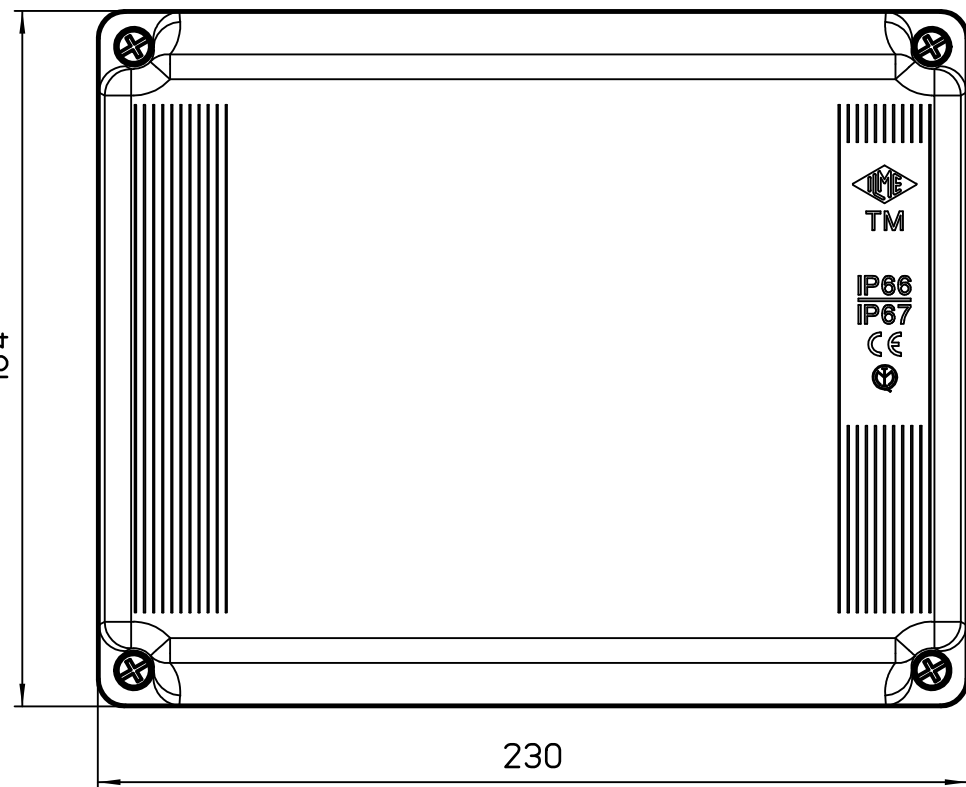

Diritti riservati All rights reserved

REV.	DATE	SIGNATURE		
⚠		⊕	Dimensions in mm	Simplified representation with dimensions without tolerance
Original Size A4		TM 2318 P2		Scale 1:2
Date 18/05/21		Cover for the connecting zone of TM 2344 T2 double box		
Sign. S. Diasparra				